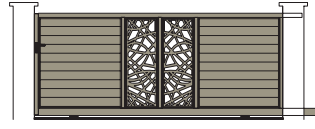

horiz **AL**

“One Gate for Life”

Lazer Collection

Specification Guide

LAZER / THE MODELS

IZIS Model

Swing Gates

Sliding Gate

MEZZO Model

Swing Gates

Sliding Gate

OZ Model

Swing Gates

Sliding Gate

MUZE Model

Swing Gates

Sliding Gate

LAZER / THE PATTERNS

VERTICAL PATTERN OPTIONS

Vertical pattern options with the IZIS model.

Patterns also available with MEZZO and OZ models.

SAMBA

VARIATIONS

AUSTRAL