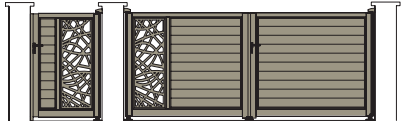

MEZZO Model

Swing Gates

Sliding Gate

OZ Model

Swing Gates

Sliding Gate

MUZE Model

Swing Gates

Sliding Gate

LAZER / THE PATTERNS

VERTICAL PATTERN OPTIONS

Vertical pattern options with the IZIS model.

Patterns also available with MEZZO and OZ models.

SAMBA

VARIATIONS

AUSTRAL