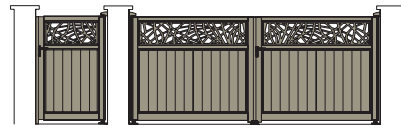

MEZZO Model

Swing Gates

Sliding Gate

OZ Model

Swing Gates

Sliding Gate

MUZE Model

Swing Gates

Sliding Gate

LAZER / THE PATTERNS

VERTICAL PATTERN OPTIONS

Vertical pattern options with the IZIS model.

Patterns also available with MEZZO and OZ models.

SAMBA

VARIATIONS

AUSTRAL