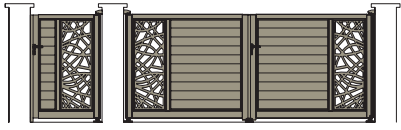

horiz **AL**

“One Gate for Life”

Lazer Collection

Specification Guide

LAZER / THE MODELS

IZIS Model

Swing Gates

Sliding Gate

MEZZO Model

Swing Gates

Sliding Gate

OZ Model

Swing Gates

Sliding Gate

MUZE Model

Swing Gates

Sliding Gate

LAZER / THE PATTERNS

VERTICAL PATTERN OPTIONS

Vertical pattern options with the IZIS model.

Patterns also available with MEZZO and OZ models.

SAMBA

VARIATIONS

AUSTRAL