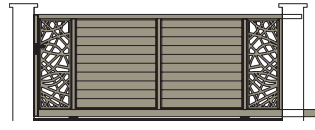

horiz **AL**

“One Gate for Life”

Lazer Collection

Specification Guide

LAZER / THE MODELS

IZIS Model

Swing Gates

Sliding Gate

MEZZO Model

Swing Gates

Sliding Gate

OZ Model

Swing Gates

Sliding Gate

MUZE Model

Swing Gates

Sliding Gate

LAZER / THE PATTERNS

VERTICAL PATTERN OPTIONS

Vertical pattern options with the IZIS model.

Patterns also available with MEZZO and OZ models.

SAMBA

VARIATIONS

AUSTRAL