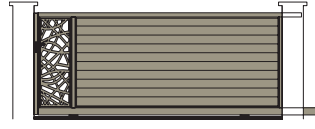

MEZZO Model

Swing Gates

Sliding Gate

OZ Model

Swing Gates

Sliding Gate

MUZE Model

Swing Gates

Sliding Gate

LAZER / THE PATTERNS

VERTICAL PATTERN OPTIONS

Vertical pattern options with the IZIS model.

Patterns also available with MEZZO and OZ models.

SAMBA

VARIATIONS

AUSTRAL