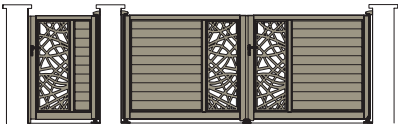

horiz **AL**

“One Gate for Life”

Lazer Collection

Specification Guide

LAZER / THE MODELS

IZIS Model

Swing Gates

Sliding Gate

MEZZO Model

Swing Gates

Sliding Gate

OZ Model

Swing Gates

Sliding Gate

MUZE Model

Swing Gates

Sliding Gate

LAZER / THE PATTERNS

VERTICAL PATTERN OPTIONS

Vertical pattern options with the IZIS model.

Patterns also available with MEZZO and OZ models.

SAMBA

VARIATIONS

AUSTRAL